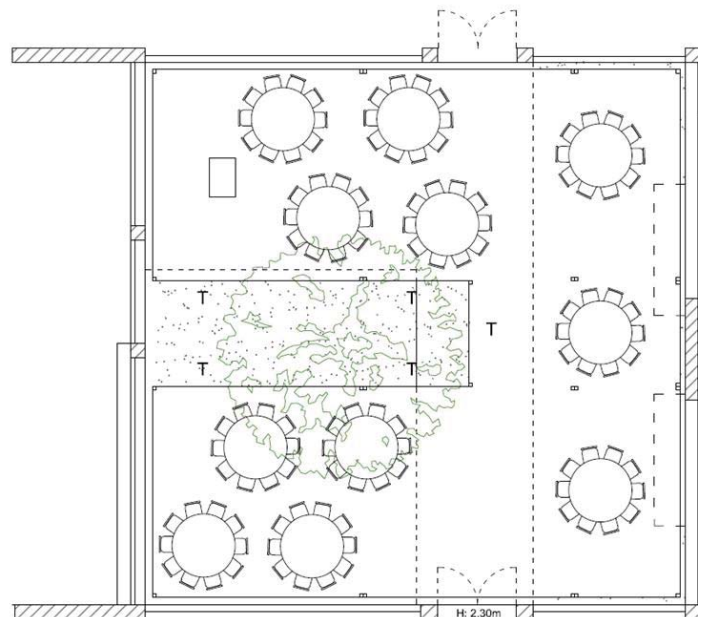

Olive Tree Patio

The Olive Tree Patio, it's an interior open yard on the ground level, surrounded by four concrete walls and stone tiles, all in white. It has a grass area, with baked tiles hallway communicating with the main entrance, chaired by an olive tree and the sculpture *Door I* by Miró.

Open space with possibility of setting for different uses (showroom, welcome area or check in, cocktails ...)

					
NO	100	80	-	200	From 09:00h. to 24:00h.

Equipments:

- **WIFI.** 100MB upload and download speed
- **Lighting.** Inlet: power 8 kW.
- **Water supply:** flow 0,2 l/s