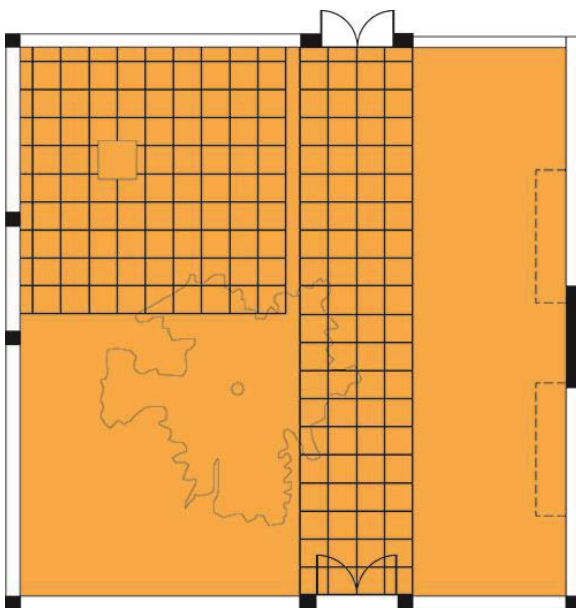

Olive Tree Patio

The Olive Tree Patio, it's an interior open yard on the ground level, surrounded by four concrete walls and stone tiles, all in white. It has a grass area, with baked tiles hallway communicating with the main entrance, chaired by an olive tree and the sculpture *Door I* by Miró.

Open space with possibility of setting for different uses (showroom, welcome area or check in, cocktails ...)

					
NO	100	80	-	200	From 09:00h. to 24:00h.

Equipments:

- **WIFI.** 100MB upload and download speed
- **Lighting.** Inlet: power 8 kW.
- **Water supply:** flow 0,2 l/s